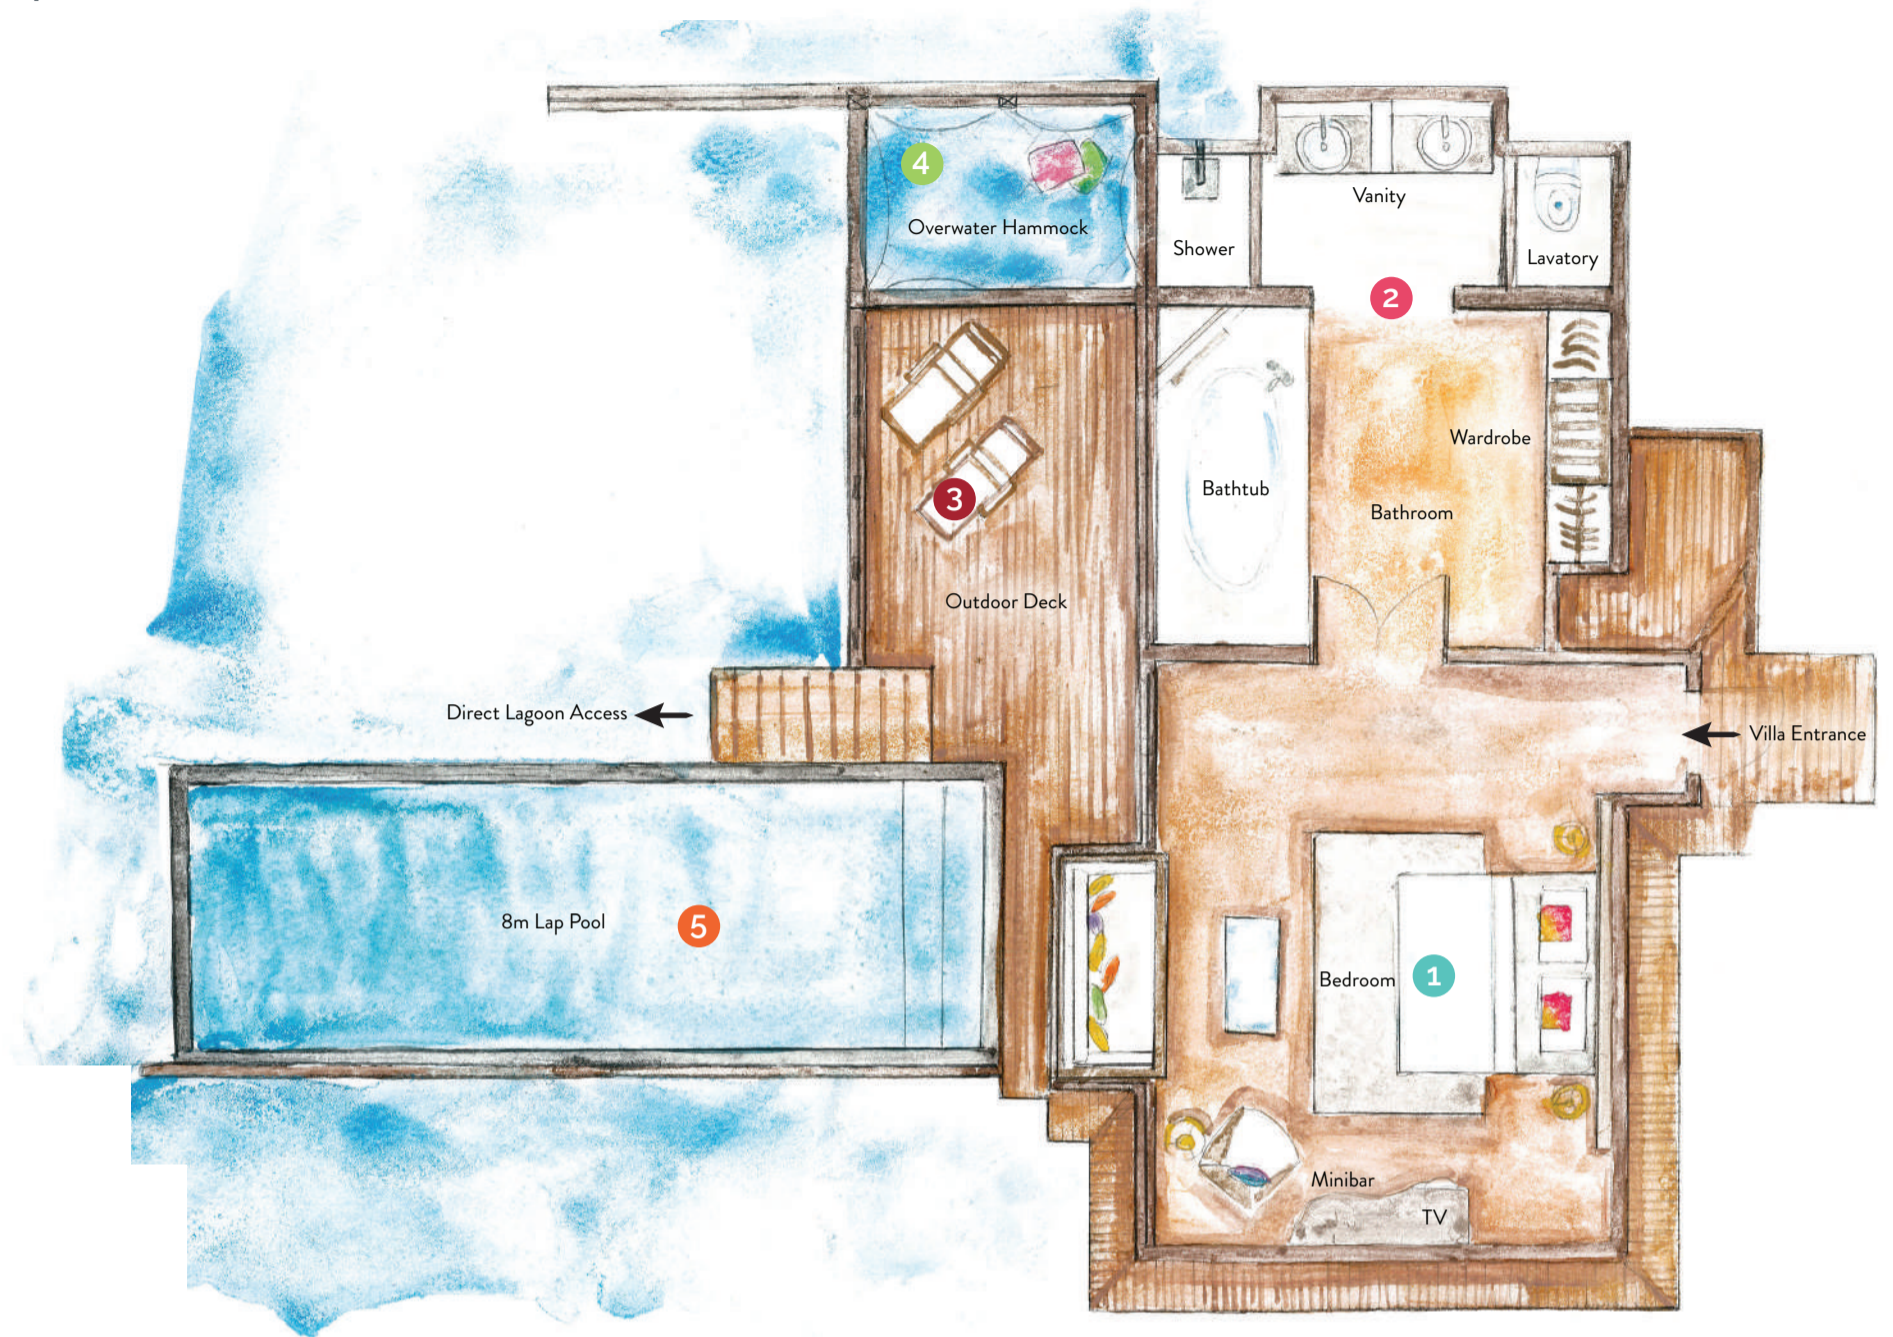

WIND VILLA WITH POOL

UNITS: 24

	Sqm	Sqft
1 Bedroom	30	325
2 Bathroom	24	254
3 Outdoor Deck	16	167
4 Overwater Hammock	6	66
5 Pool	22	232

Entire Villa with 97 Sqm | 1044 Sqft