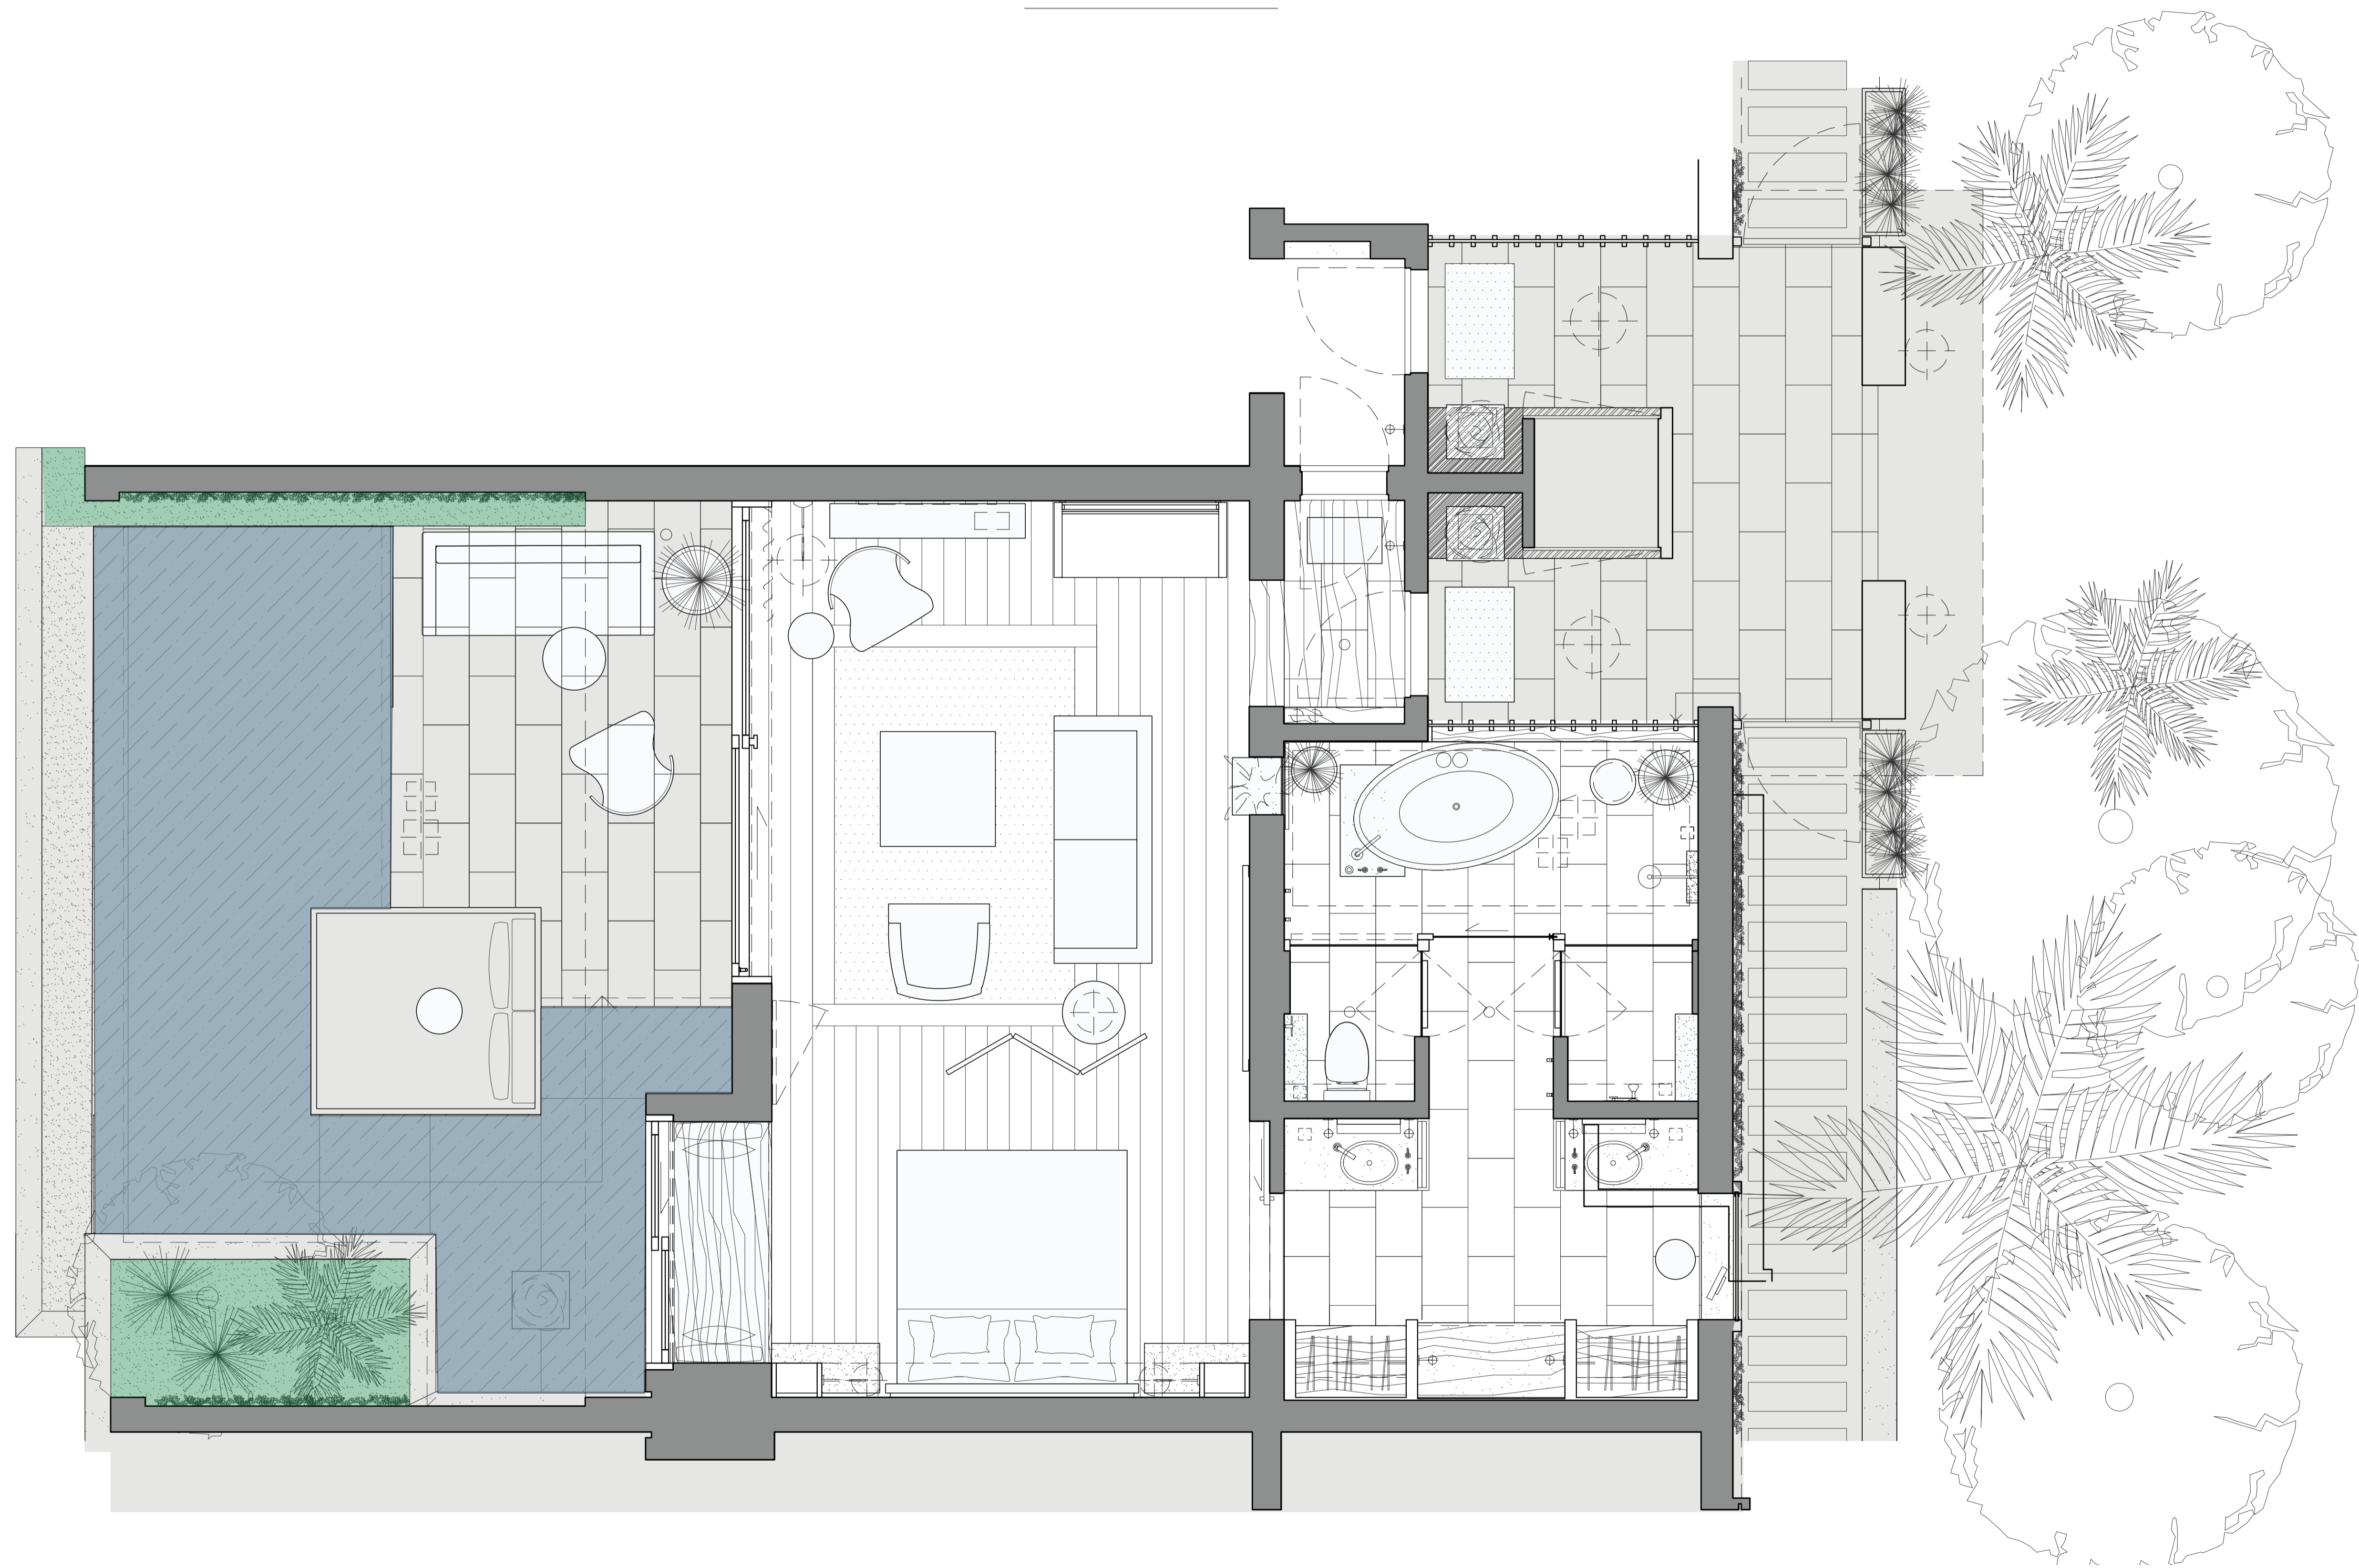

PARTIAL OCEAN VIEW POOL PAVILION

Average Size: 130 Sq. m.