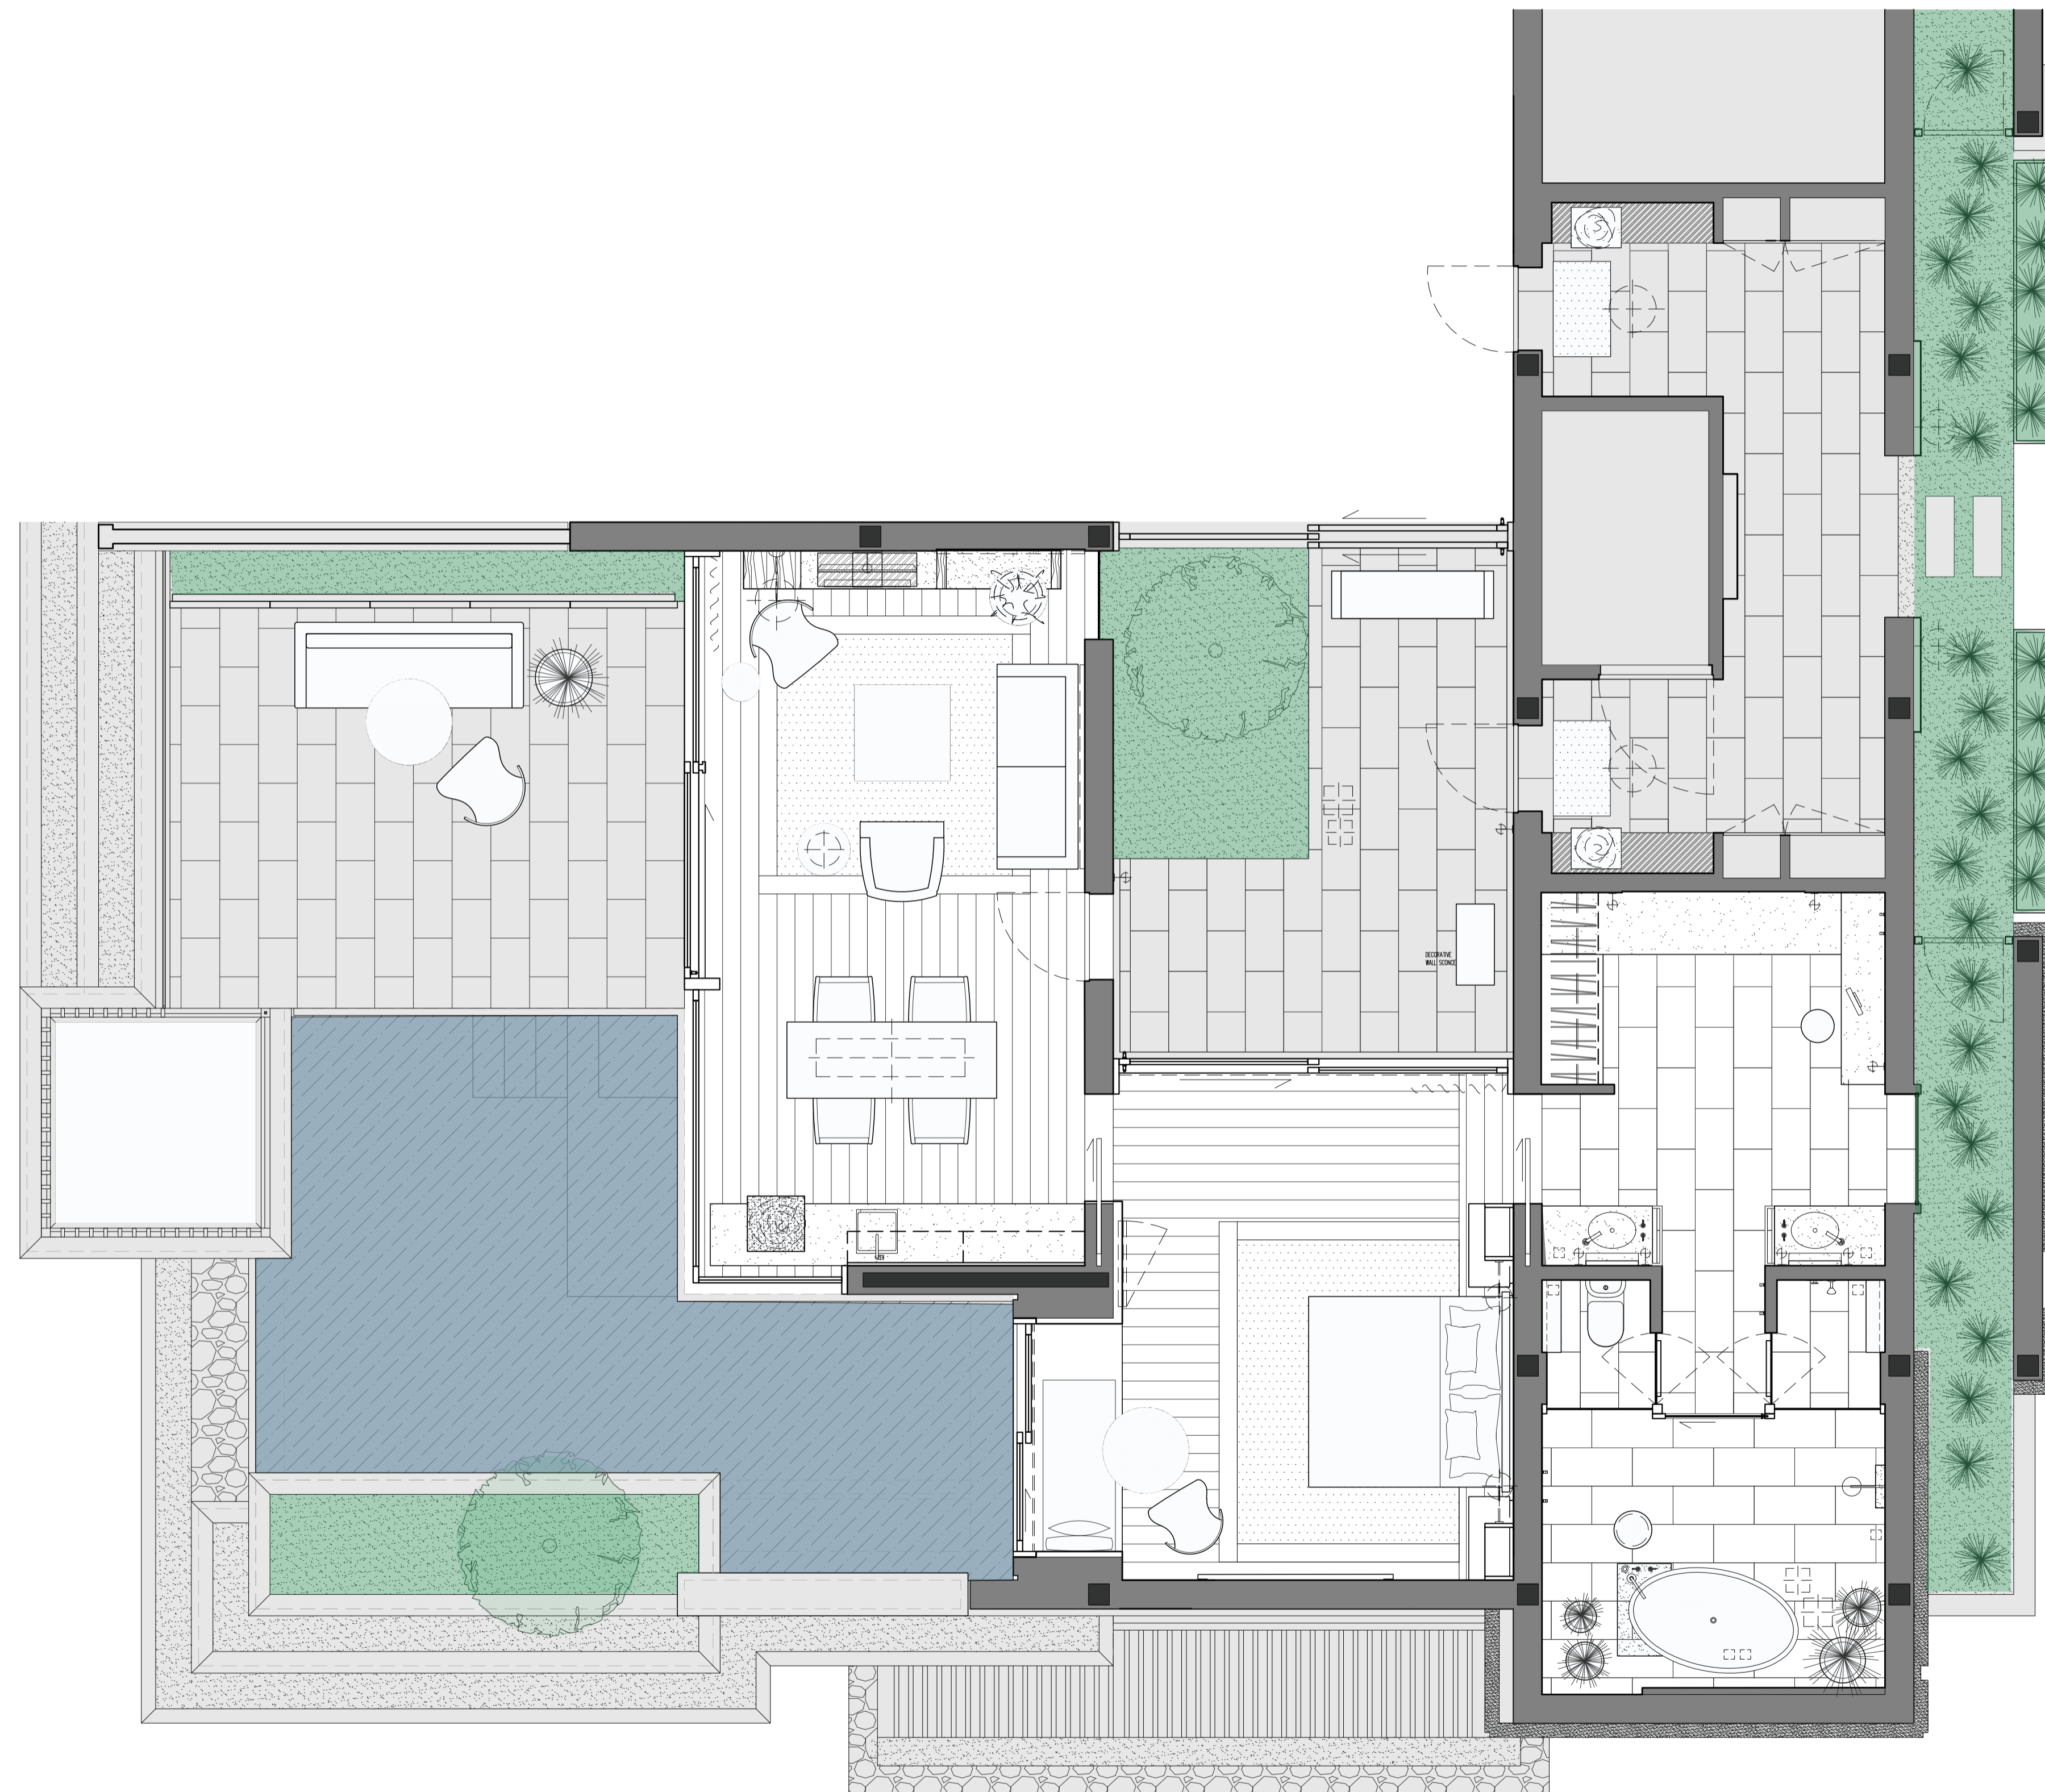

# OCEAN VIEW POOL VILLA

Average Size: 211 Sq. m.