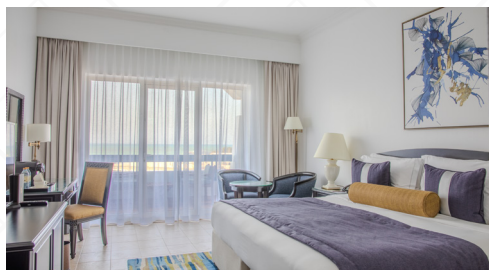

SUPERIOR SEAVIEW ROOMS

Our newly refurbished Superior Rooms are decorated in bright colours and located in the hotel's main building, offering spectacular views from the private balcony and overlooking the palm gardens and offering a partial view to the Arabian Gulf.

Location: Floors 1-4 | Size: 36 sq m,
No of units: 58
Bed Types: Twin and King
Interconnecting rooms available

DELUXE SEAVIEW ROOMS

With modern yet traditional Arabic decor, Deluxe Rooms offer comfort and elegance with a king-sized or twin beds and a private balcony overlooking the palm gardens, the beach and crystal-clear Arabian Gulf.

Location: Floors 5 and 6 | Size: 36 sq m,
No of units: 50
Bed Types: Twin and King
Interconnecting rooms available

SIGNATURE DELUXE SEAVIEW ROOMS

The Signature Deluxe Rooms offer wonderful panoramic views from the private balcony over the Arabian Gulf. From the red or blue color palette, a traditional arabesque interior to the exquisite mahogany furniture, these rooms are astounding in every aspect.

Location: Floors 3-8 | Size: 53 sq m
No of units: 5
Bed Types: King
Interconnecting rooms available

SEAVIEW DELUXE SUITES

These enchanting suites delicately balances abundant space with marble bathroom. The suites feature a living room with sitting and dining area, and two spacious private balconies overlooking the palm gardens, the beach and Arabian Gulf.