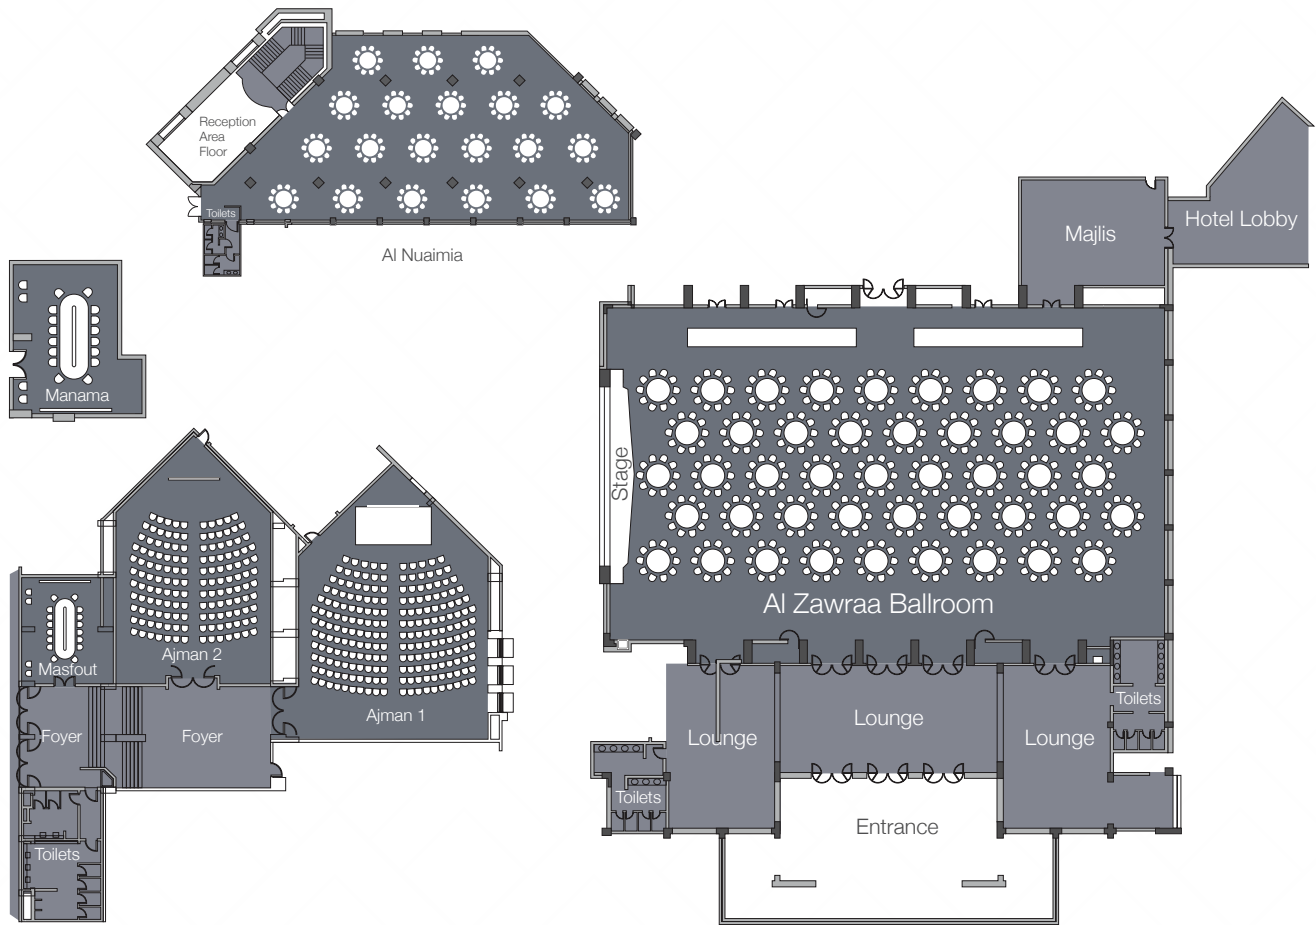

Venues

Conference and Banquet

At the luxury Ajman Hotel, you can transform your special occasion into the best event of your life. In Ajman Hotel Wedding Hall and Facilities that you can rely on, day and night, to make things happen exactly the way you imagine. Our professional team is always willing to go the extra mile. With our selection of exceptional indoor and outdoor venues.

Indoor Venues	m²	Height (m)	Theatre	Classroom	Banquet	Cocktail	U-Shape	Boardroom
Al Zawraa Ballroom 1/Stage	310/120	6.6	300	100	200	250	60	64
Al Zawraa Ballroom 2	310	6.6	280	90	160	200	60	60
Al Zawraa Ballroom 3	380	6.6	300	100	200	300	60	64
Al Zawraa Ballroom 1, 2, 3,	1,100	6.6	1,200	350	800	1,200	-	-
Al Nuaimia	465	3.5	200	60	300	350	60	60
Ajman Meeting Room 1	200	3.0	200	90	130	160	50	60
Ajman Meeting Room 2	160	3.0	150	60	100	120	45	60
Masfout Boardroom	50	2.6	-	-	-	-	-	14
Manama Boardroom	54	2.25	-	-	-	-	-	14

Panoramic Seafront View

Seafront well-manicured lawns offering over 4,000 square meter event space that showcase the beauty of Ajman Hotel. These magical facilities can accommodate up to 900 guests and host lavish to intimate ceremonies that your guest will never forget.

Indoor Venues	m²	Height (m)	Theatre	Classroom	Banquet	Cocktail	U-Shape	Boardroom
Blazon Lawn	1,100	-	900	200	200	600	80	60
Palm Lawn	720	-	-	-	250	350	40	-