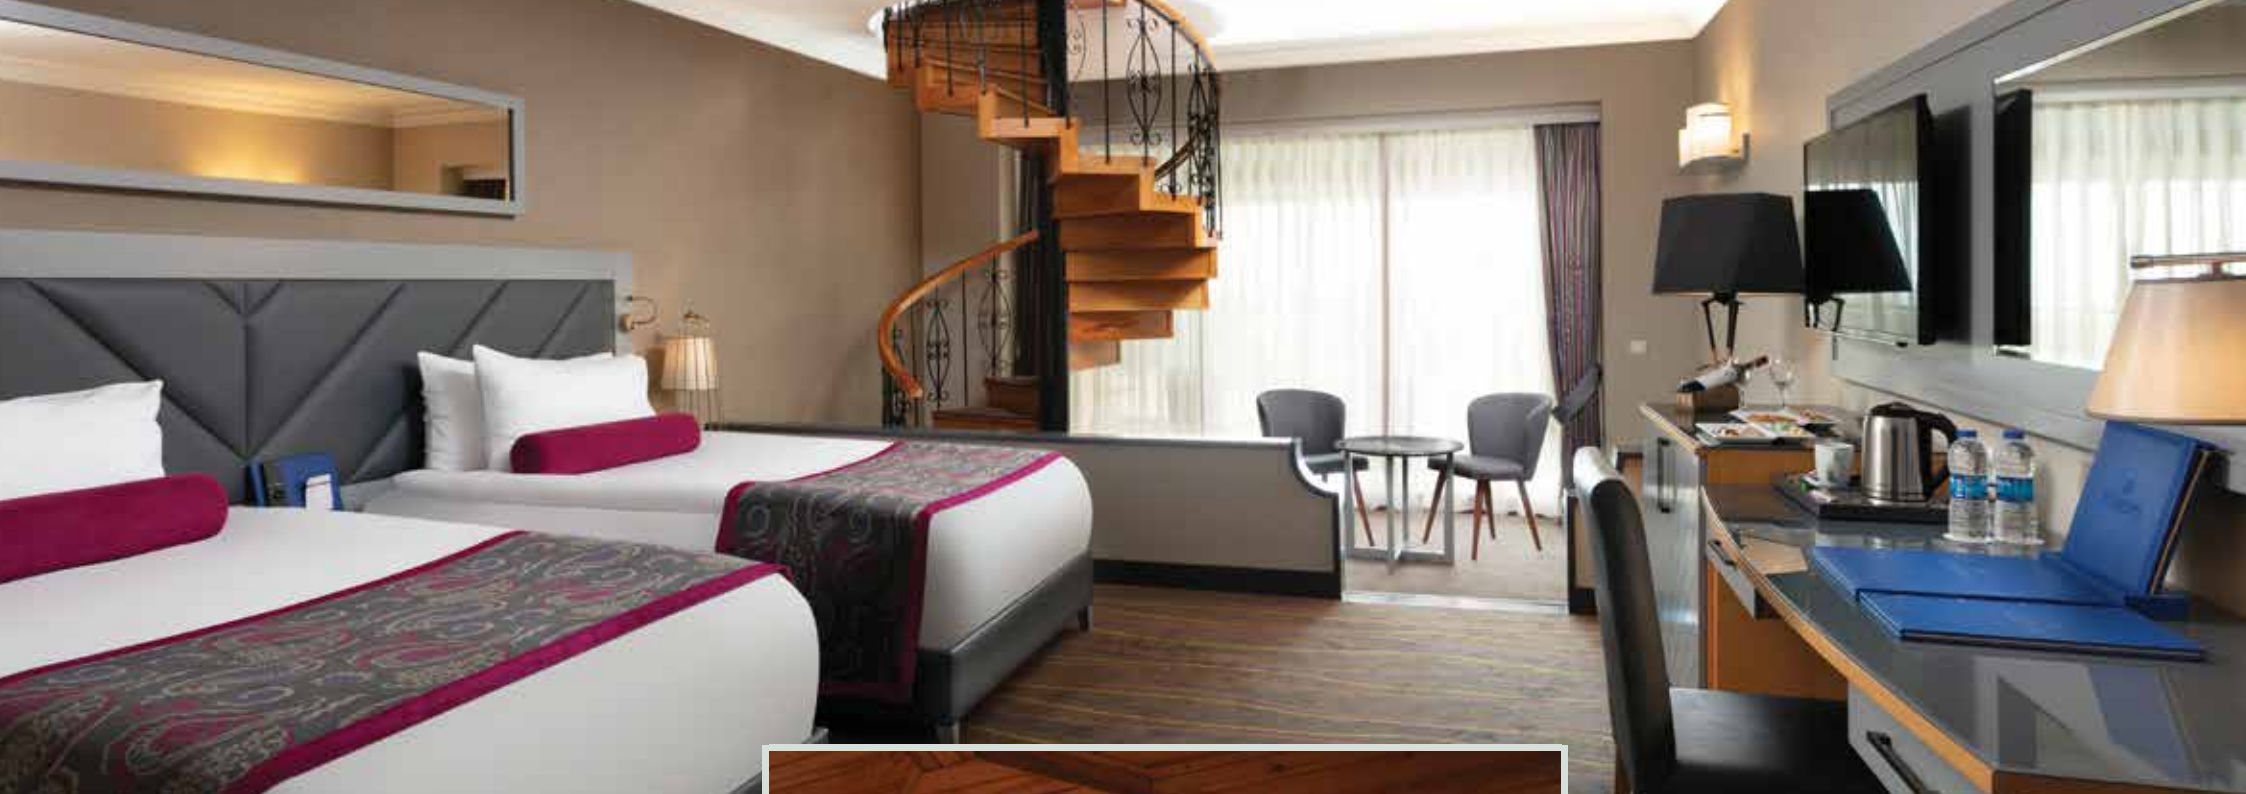

STANDARD JUNIOR SUIT WITH SEA VIEW

- 47 m²
- Main building with sea view
- 2 adults & 1 child or 3 adults
- The room has 2 single beds or 1 double bed and 1 sofa bed for the 3rd person. Up to 12 years old can be used as a child bed.
- LCD TV with satellite broadcasting
- Mini-bar
- Safe deposit box with electronic lock system
- Carpeting
- Hair dryer