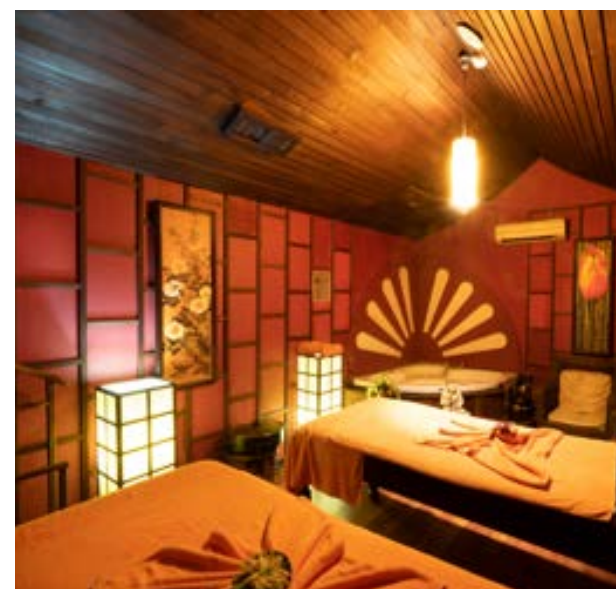

SPORTS & OTHER ACTIVITIES

FREE OF CHARGE:

- TURKISH BATH (HAMAM)
- SAUNA
- STEAM BATH
- INDOORPOOL
- FITNESS CENTER
- BEACHVOLLEY
- WATERPOLO
- AQUAROBIC
- AEROBIC
- GYMNASTICS
- DARTS
- MINI GOLF
- TABLE TENNIS

WITH CHARGE:

- SHOPPING CENTER
- HAIRDRESSER
- SPA CENTER
- JACCUZI IN SPA
- DOCTOR
- WATER SPORTS
- RENT A CAR

ACCEPTED CREDIT CARDS: VISA, MASTERCARD

•Pets are not allowed.

• THE HOTEL MANAGEMENT HAS THE RIGHT TO CHANGE THE LOCATIONS AND TIMES OF LISTED ACTIVITIES AND SERVICES.