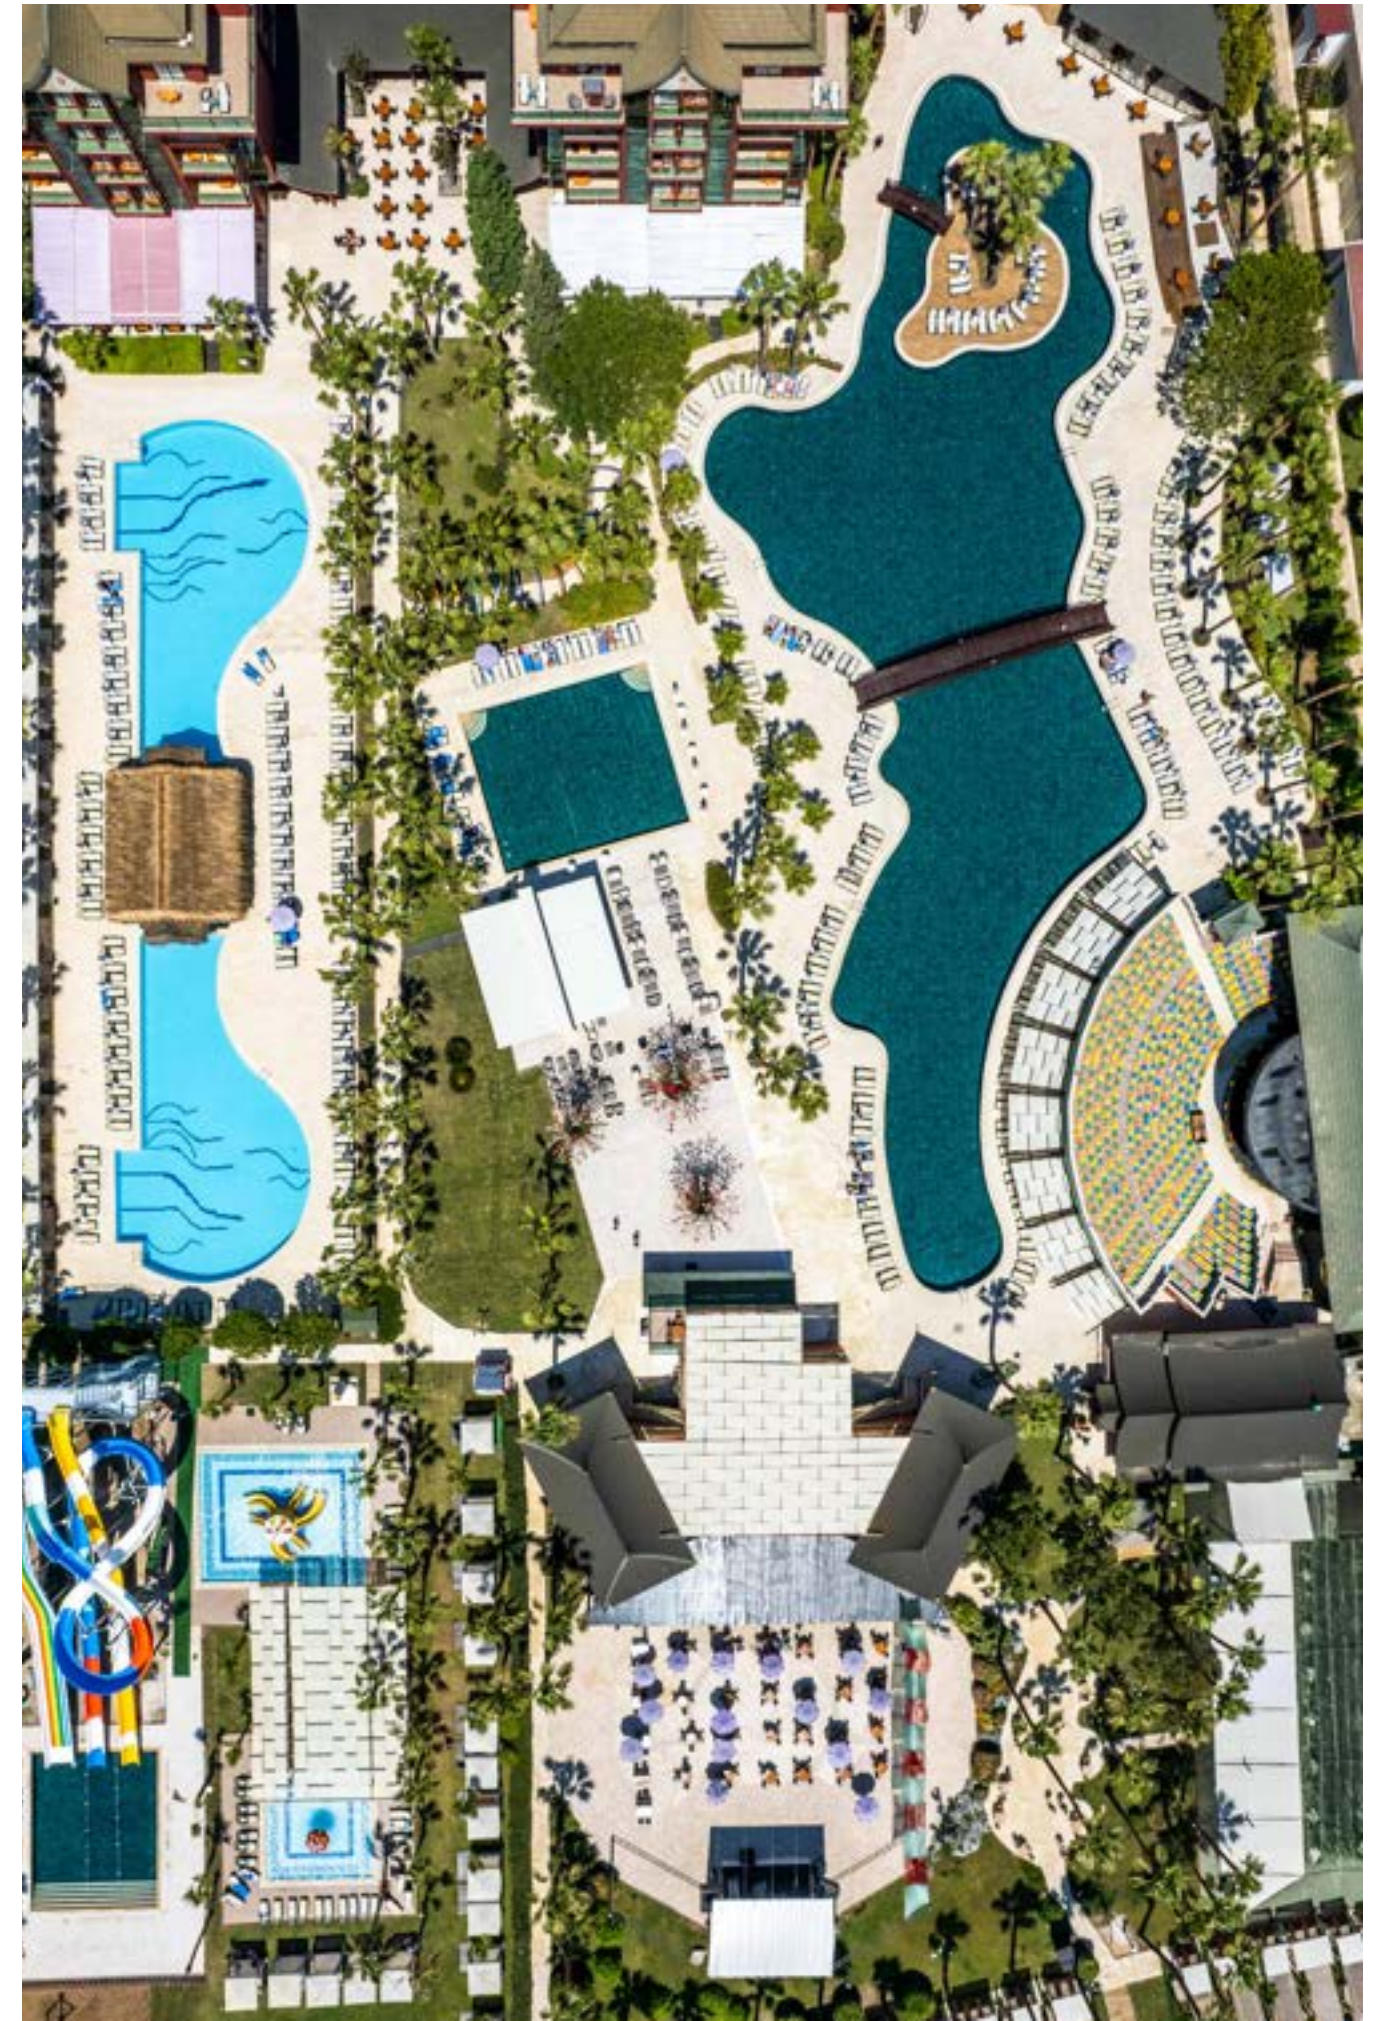

**SIAM
ELEGANCE
HOTELS&SPA**

**SUMMER
2024**

**FACT SHEET
&
ULTRA ALL
INCLUSIVE
CONCEPT**

(UAI /24 hours)

SUMMER 2024 FACT SHEET & ULTRA ALL INCLUSIVE CONCEPT (UAI /24 hours)

Siam Elegance Hotels & Spa

Address: Boğazkent Mah. 50. Sok. No:4/4, 07500 SERİK / ANTALYA – TÜRKİYE